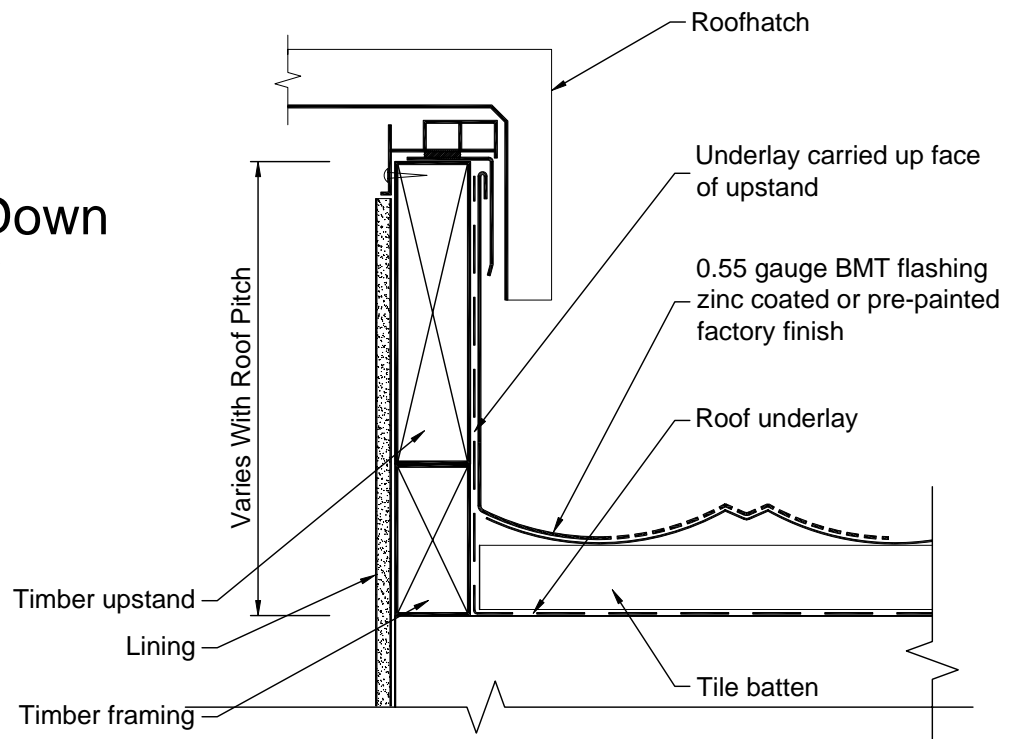

Section Down
Scale 1:5

Section Across
Scale 1:5

NATURAL LIGHT SOLUTIONS
www.naturallightsolutions.co.nz/ +64 (9) 443 5303

Roofhatch Standard Metal Tile
roofhatch_mt.dwg 10 April 2006
© 2006 The copyright of this document is the property of Natural Light Solutions Limited and shall not be reproduced, copied, loaned or disposed of directly, or indirectly, nor used for any purpose other than that for which it is specifically furnished without prior consent.