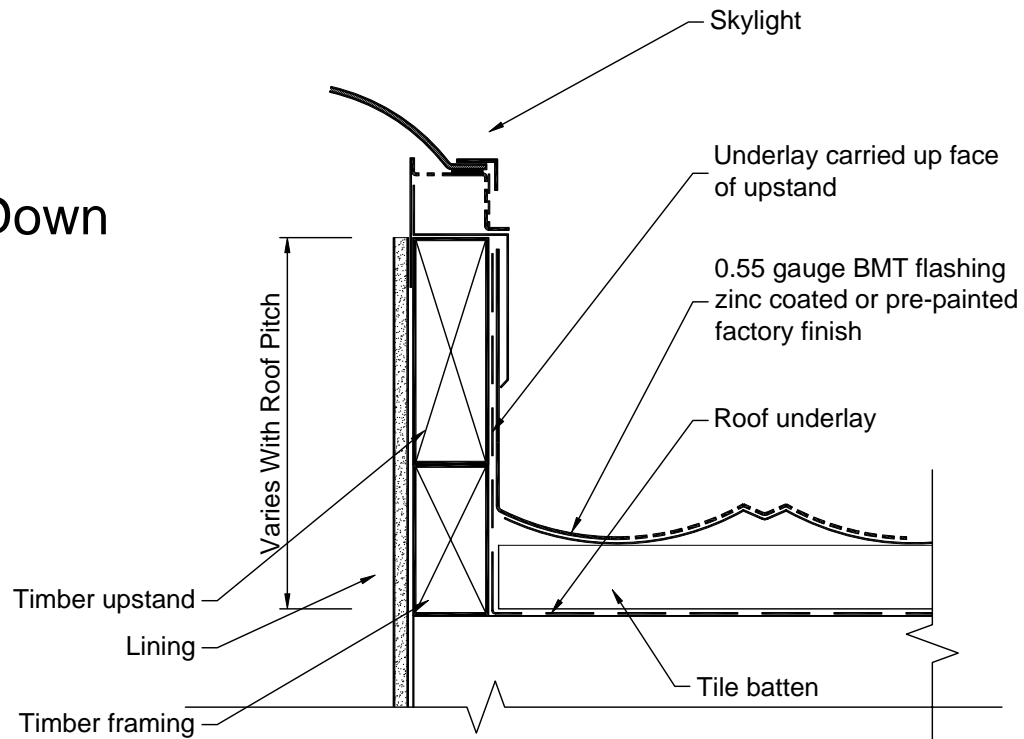

Section Down
Scale 1:5

Section Across
Scale 1:5

NATURAL LIGHT SOLUTIONS
www.naturallightsolutions.co.nz/ +64 (9) 443 5303

Giant Vented Metal Tile
giant_vent_mt.dwg 10 April 2006
© 2006 The copyright of this document is the property of Natural Light Solutions Limited and shall not be reproduced, copied, loaned or disposed of directly, or indirectly, nor used for any purpose other than that for which it is specifically furnished without prior consent.